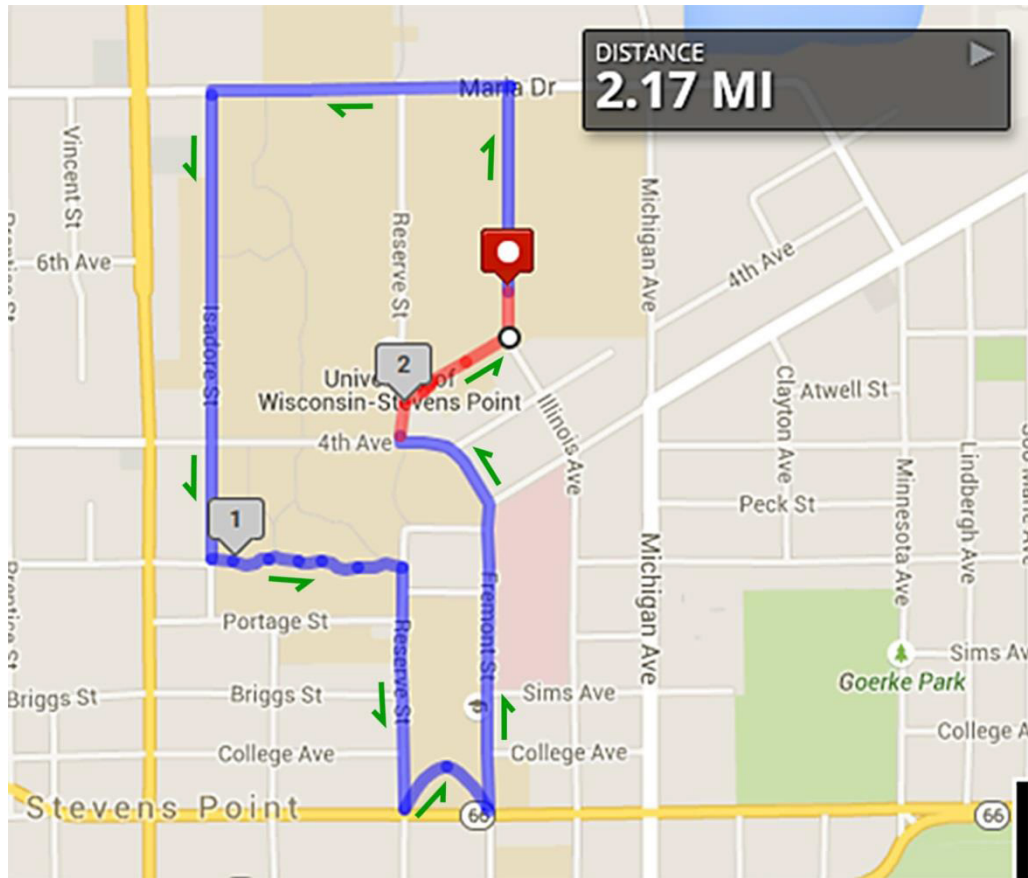

## 2019 Point Duathlon – 1st Run (Campus Run)

### 1<sup>st</sup> Run Course Directions

From the START line on Illinois Ave in front of the UWSP Allen Center, run North on Illinois Ave toward Maria Dr. Turn left onto Maria (*staying left*), then left onto Isadore St (*staying left*). Turn left onto the sidewalk between the Collins Classroom Center and the Noel Fine Arts Center, South of Lot E. Run East between the mural on the Natural Resources Building and the Sundial, and past the North side of the Learning Resources Center to Reserve St. Turn right onto Reserve St heading south (*staying left*) to Main St (DO NOT CROSS MAIN ST), then take the sidewalk loop up in front of Old Main and back down to Fremont St. Turn left heading North on Fremont St, around lot X, and right onto Reserve St (*staying right*), and right onto sidewalk between Pray-Sims Hall and Lot T. Make final left turn onto Illinois Ave and right into Lot Q TRANSITION AREA.